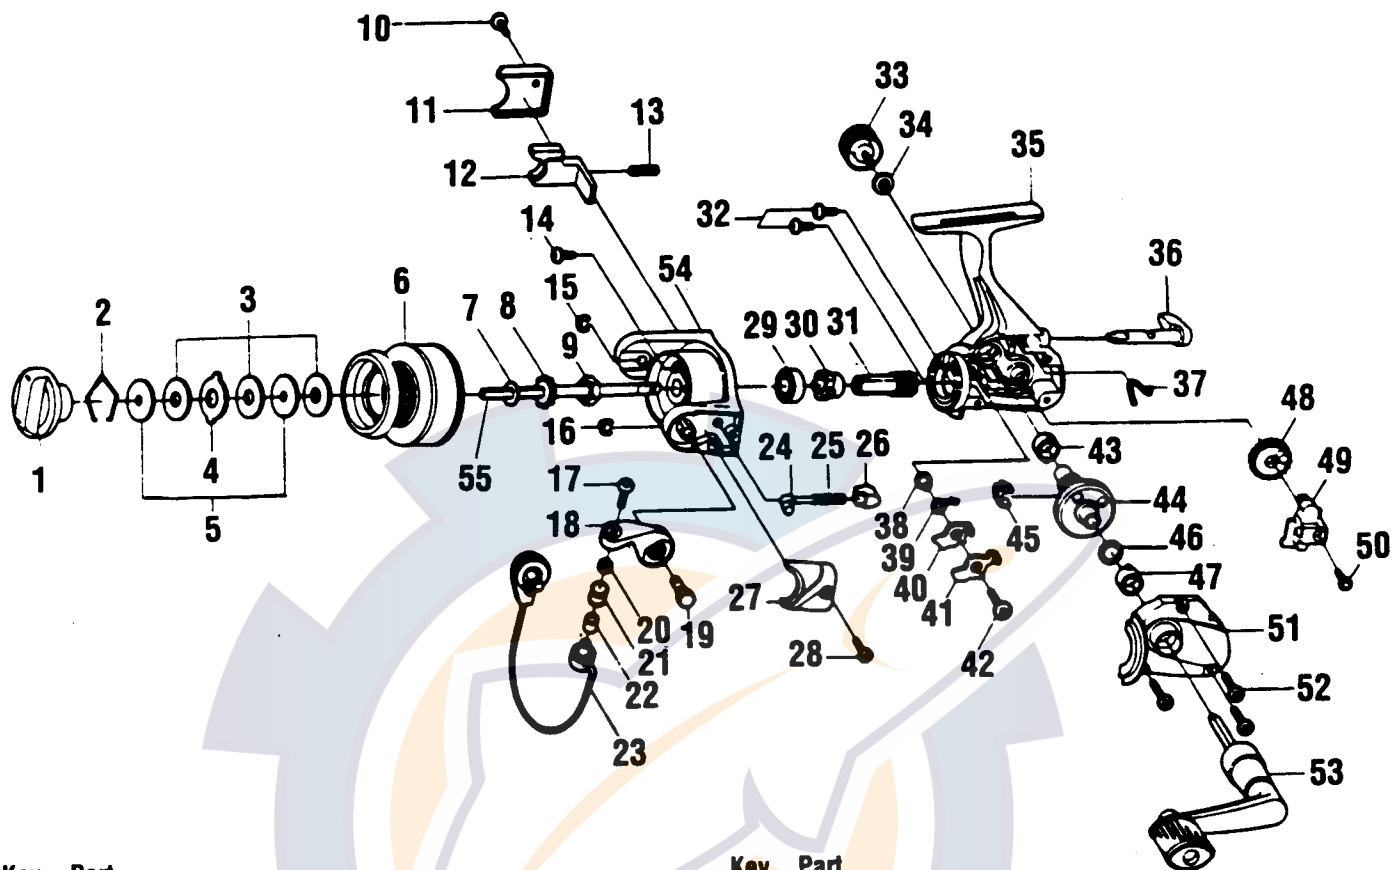

# QUANTUM<sup>®</sup> QL1

Key No.	Part No.	Description	Price	Key No.	Part No.	Description	Price
1	GU332-01	Drag Knob Assembly	2.80	29	AQ028-01	Ball Bearing	6.55
2	GU038-01	Drag Retainer	.25	30	GU060-01	Ratchet Gear	2.00
3	GU105-05	Drag Washer "B"	.65	31	GU011-01	Pinion Gear	1.60
4	GU081-01	Drag Washer "A"	.50	32	GU077-01	Bearing Screw	.15
5	GU080-01	Drag Washer "D"	.50	33	GU073-01	Handle Screw Cap	.60
6	XU321-09	Spool Assembly	9.85	34	GU105-01	Handle Cap Washer	.10
7	GU105-06	Spool Adjustment Washer	.35	35	GU001-21	Body	3.00
8	GU037-01	Click Gear	.50	36	GU090-01	Anti Reverse Stopper Lever	1.45
9	GU006-01	Rotor Nut	.30	37	GU089-01	Anti Reverse Lever Spring	.50
10	GU077-02	Kick Lever Cover Scrw	.15	38	GU091-01	Anti Reverse Pawl Post	.25
11	GU046-01	Kick Lever Cover	.20	39	GU061-01	Anti Reverse Pawl Spring	.35
12	GU019-01	Kick Lever	.40	40	GU063-01	Anti-Reverse Pawl "A"	.45
13	KQ049-01	Kick Lever Spring	.25	41	GU074-01	Anti-Reverse Pawl "B"	.45
14	GU077-04	Rotor Nut Lock Screw	.15	42	GU077-05	Anti-Reverse Pawl Screw	.15
15	KQ034-01	E-Clip	.15	43	GU027-01	Gear Shaft Bushing	.80
16	KQ034-01	E-Clip	.15	44	GU012-01	Drive Gear	2.80
17	KQ108-01	Line Slider Screw	.30	45	GU086-01	Silent Cam	.40
18	LU007-01	Arm Lever	.75	46	GU105-08	Drive Gear Adj. Washer	.15
19	GU051-02	Arm Lever Pin	.45	47	GU027-01	Body Cover Bushing	.80
20	GU105-07	Line Roller Washer	.15	48	GU053-01	Oscillator Gear	.85
21	MT004-01	Line Roller	1.20	49	GU025-01	Oscillator Slider	.85
22	MT016-02	Line Roller Bushing	.75	50	GU100-01	Main Shaft Scr4w	.15
23	GU347-02	Bail Assembly	3.55	51	GU023-21	Body Cover	1.65
24	KQ031-01	Arm Lever Spring Pin	.25	52	GU057-01	Body Cover Screw	.15
25	KQ049-03	Arm Lever Spring	.35	53	GU318-30	Handle Assembly	4.20
26	QL020-01	Arm Lever Spring Holder	.30	54	GU015-01	Main Shaft	1.85
27	LU087-01	Arm Lever Spring Cover	.20	55	GU009-15	Rotor	2.60
28	GU077-02	Arm Lever Cover Screw	.15				